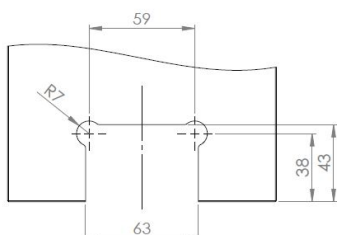

PRODUCT SHEET

Description:

Shower Hinge "Rio", Wall/Glass, SS-Look, Offset Back Plate, 8-10mm Glass Thickness, W/15 DG Angle Adjustment Function, & 25DG Return Function, Brass Material, Hidden Screws., Black Fiber Gaskets: 2 x 1mm & 2 x 2mm Thickness., Load Capacity Pr. Pair: 45kg

Item number:

15.23.884-0

Units	Box	Carton	HS Code	Barcode
Pcs.	1	20	8302100090	
				5704866501224

SISO A/S

Mileparken 11
DK-2740 Skovlunde
Denmark
VAT: 24786013

Phone +45 45 830 900

www.siso.dk
siso@siso.dk

Danske Bank
Nytorv Branch
Copenhagen
SWIFT: DABADKKK

Account no.
4180 3112 112936
IBAN Account
DK7230003112112936