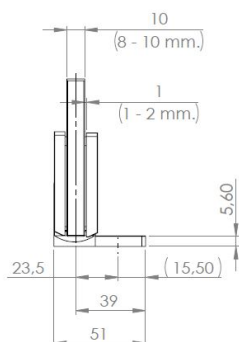

## Description:

Shower Hinge "Rio", Wall/Glass, SS-Look, Offset Back Plate, 8-10mm Glass Thickness, W/15 DG Angle Adjustment Function, & 25DG Return Function, Brass Material, Hidden Screws., Black Fiber Gaskets: 2 x 1mm & 2 x 2mm Thickness., Load Capacity Pr. Pair: 45kg

## Item number:

15.23.884-0

Units	Box	Carton	HS Code	Barcode
Pcs.	1	20	8302100090	
				5704866501224