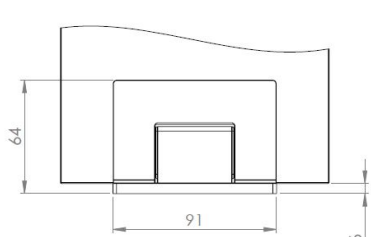

PRODUCT SHEET

Description:

Shower Hinge "Rio", Wall/Glass, SS-Look, Offset Back Plate, 8-10mm Glass Thickness, W/15 DG Angle Adjustment Function, & 25DG Return Function, Brass Material, Hidden Screws., Black Fiber Gaskets: 2 x 1mm & 2 x 2mm Thickness., Load Capacity Pr. Pair: 45kg

Item number:

15.23.884-0

Units	Box	Carton	HS Code	Barcode
Pcs.	1	20	8302100090	
				5704866501224

SISO A/S

Mileparken 11
DK-2740 Skovlunde
Denmark
VAT: 24786013

Phone +45 45 830 900

www.siso.dk
siso@siso.dk

Danske Bank
Nytorv Branch
Copenhagen
SWIFT: DABADKKK

Account no.
4180 3112 112936
IBAN Account
DK7230003112112936